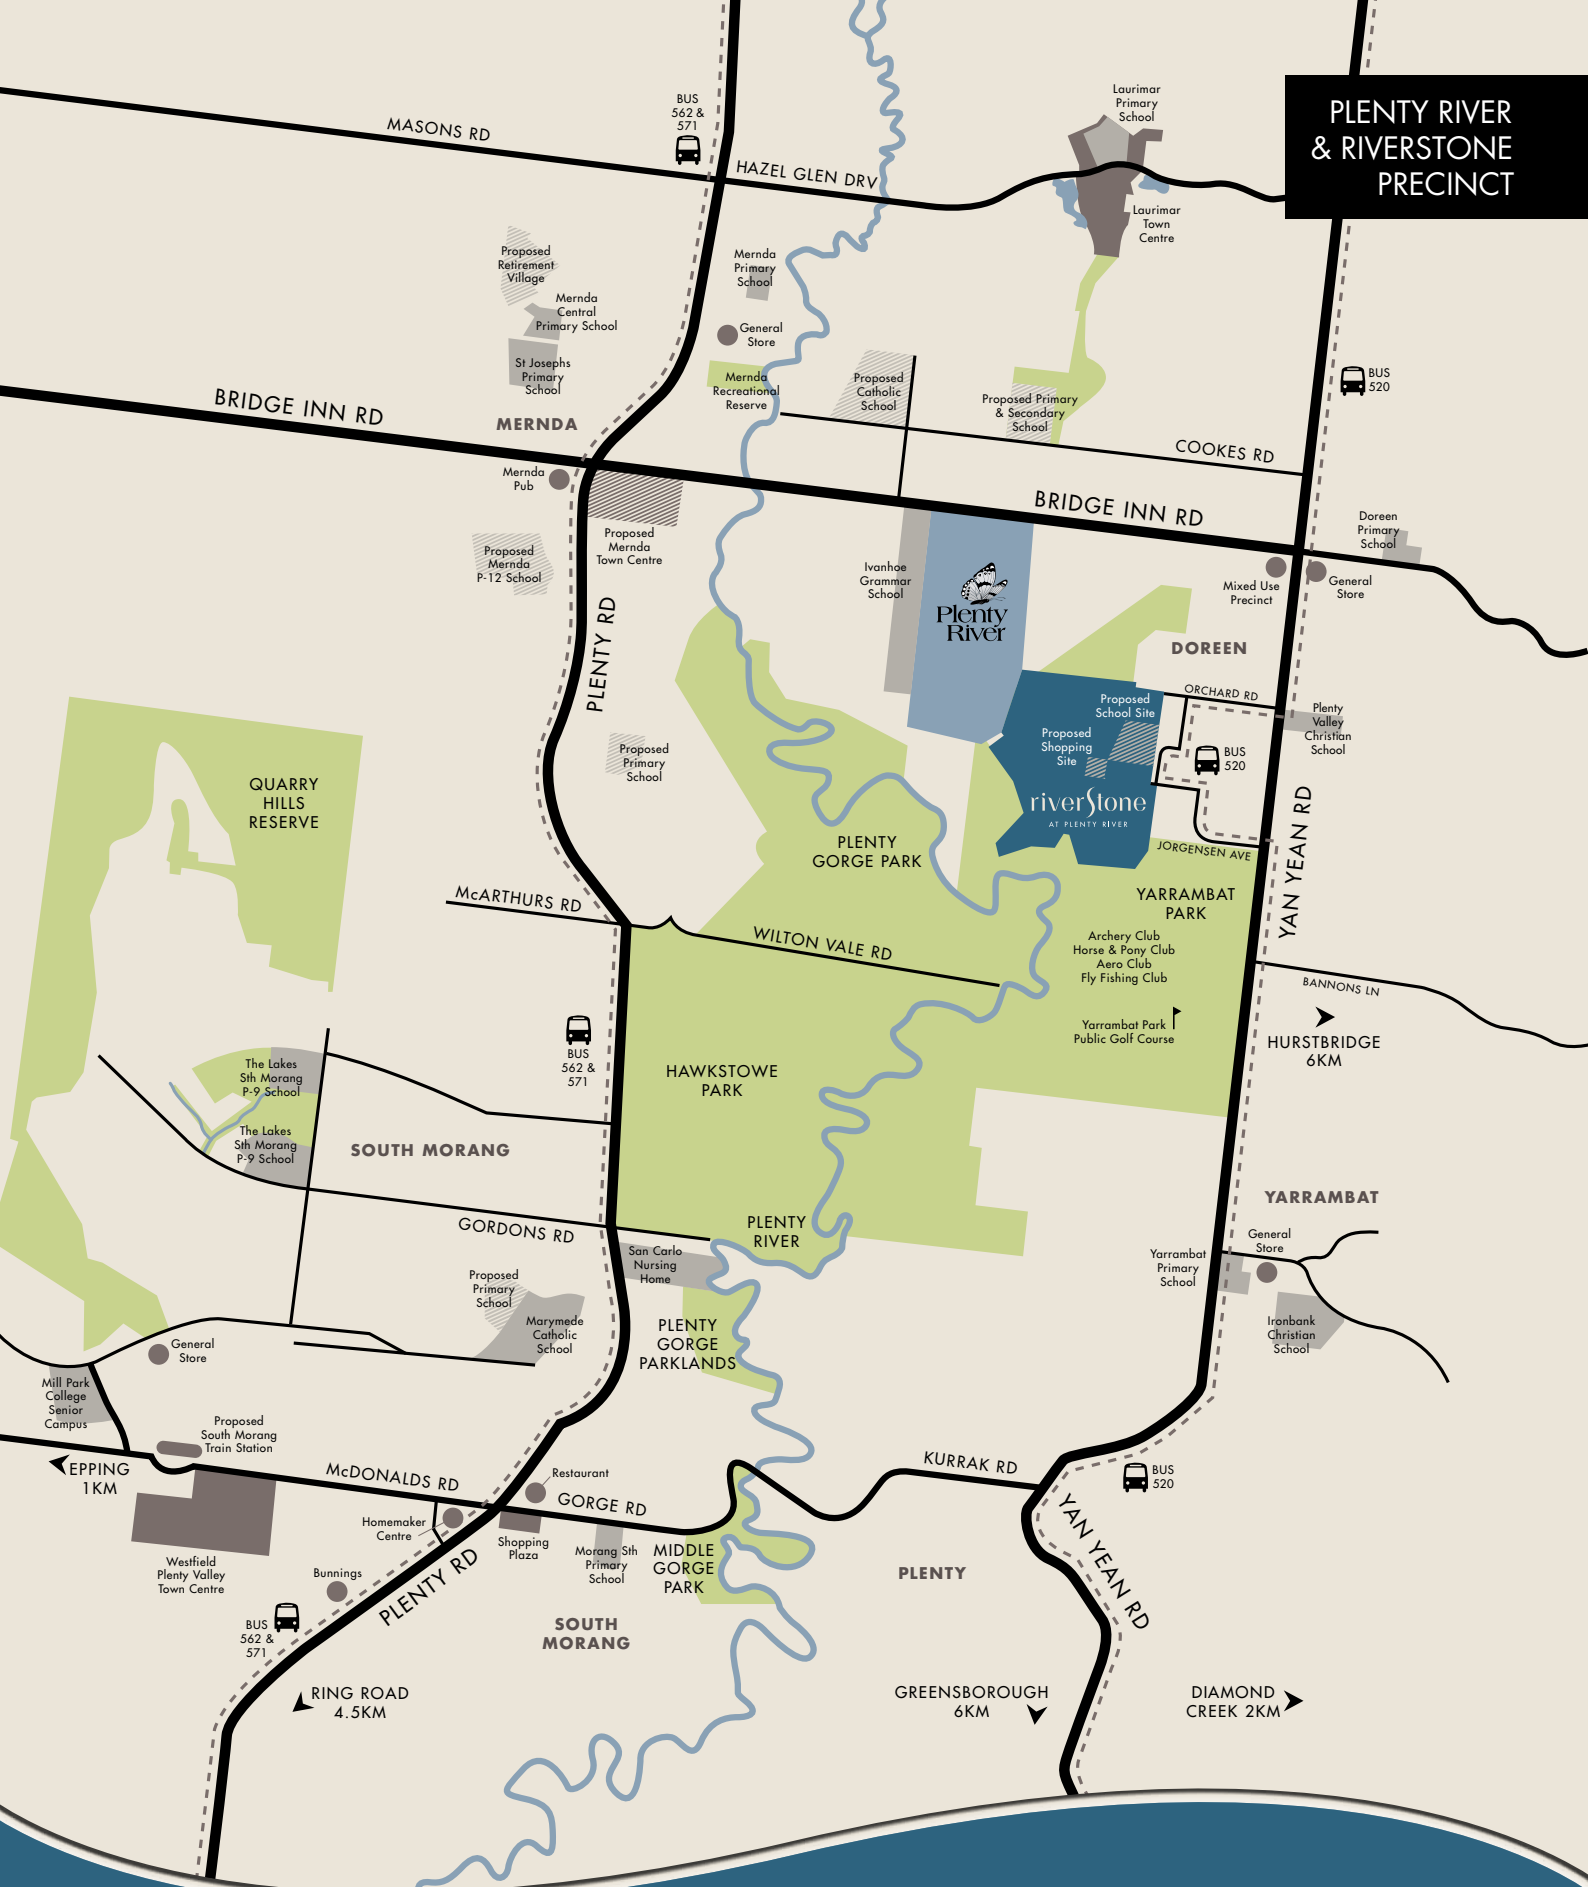

PLENTY RIVER & RIVERSTONE PRECINCT

RIVERSTONE AT PLENTY RIVER SALES & INFORMATION CENTRE

Cnr Bridge Inn Rd & Resort Blvd, Doreen (Mel Ref 391 B12)
Open Sat – Wed, 11am – 5pm

Brought to you by

Call Natalie Tekin 1300 955 529